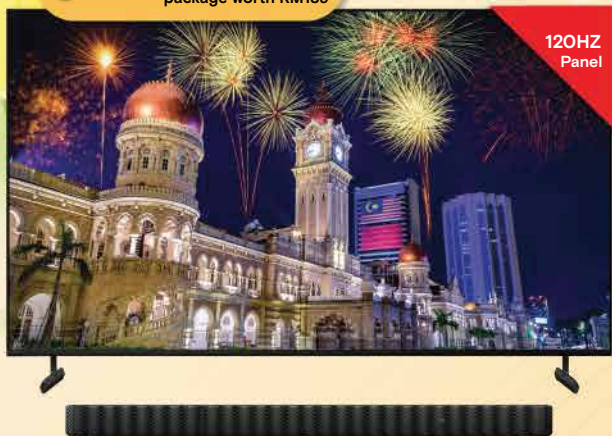

120HZ Panel

Best paired with: **HT-G700**

X85L

Full Array LED Flawless contrast. Effortless viewing.