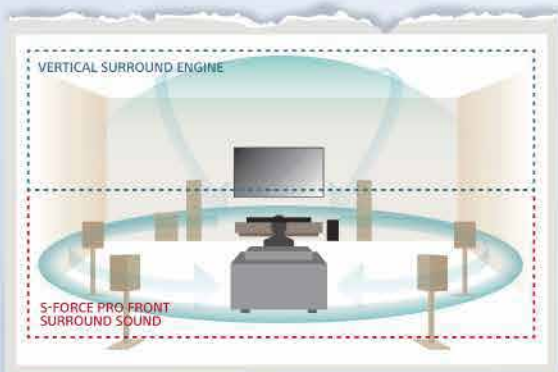

Films, TV And Gaming At Their Best

Our soundbars and home theatre solutions make high-quality, cinematic surround sound more accessible than ever.

The BRAVIA™ Acoustic Center Sync or S-Center speaker input allows you to connect your compatible Sony soundbar/audio system to the TV for enhanced audio playback using the TV as a center channel speaker in a multi-channel setup.

360 SPATIAL SOUND MAPPING

Feel sound from every direction and distance, even beyond the boundaries of your room with Sony's revolutionary 360 Spatial Sound Mapping technology.

360 Spatial Sound Mapping uses Sony's original distance measurement technology to calculate the distance between speakers and from the speakers to the ceiling, before combining it with physical sound field reproduction technology.

The system uses built-in microphones to measure the relative positions of each speaker and reproduce sound wave fronts from up to twelve phantom speakers (simulated sound sources) that are assumed to exist somewhere outside of the physical speakers. As the simulated speakers exist beyond the actual speakers, they can make you feel as if you are in an extremely wide and expansive space that seems to extend beyond the room.