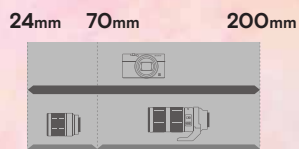

RX100 VII

Pro Features in a to-go package

ZEISS® Vario-Sonnar T* 24-200mm* F2.8-4.5 zoom lens

*Angle of view (35mm format equivalent)

ZEISS Exmor RS CMOS Sensor BIONZ X™ 4K HDR

- 20 Fps No Blackout
- Real-time Tracking
- Real-time Eye AF
- Flip LCD Screen
- Microphone Input

DSC-RX100M7 BODY ONLY	DSC-RX100M7G BODY + GRIP KIT
RM5,499	RM5,899

FREE GIFT

64GB SD CARD